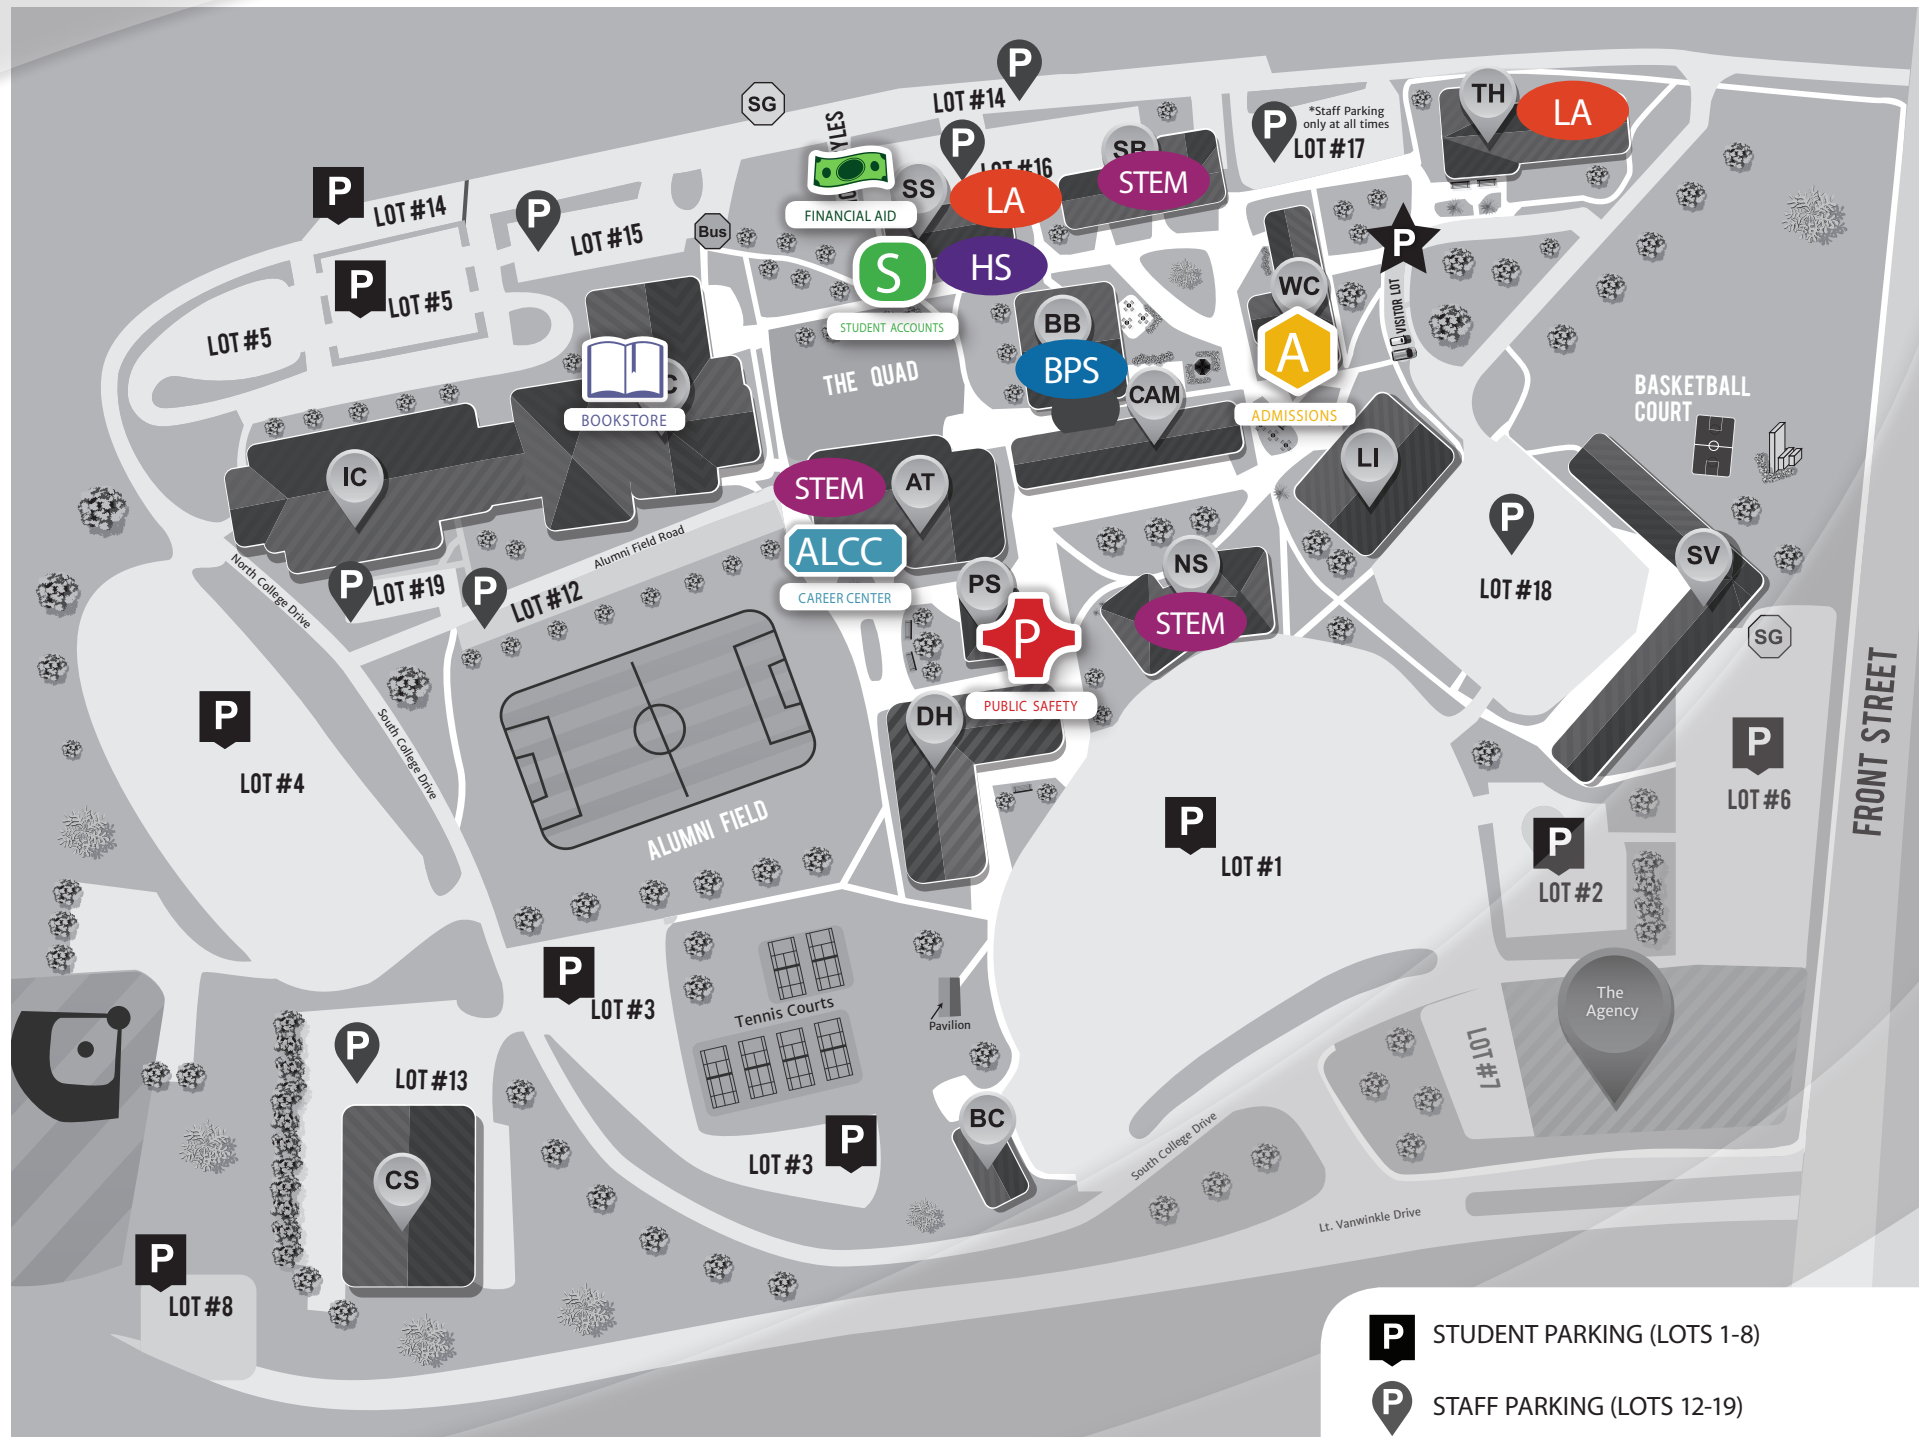

Public Safety
ID Cards (available on the hour)
Public Safety Building

Bookstore & Campus Shop
Textbooks, Collegiate Apparel
Student Center Lobby

Student Accounts
Tuition Bills, payment of tuition bills, residency certificates, financial aid disbursements and refunds.
Student Services Building, Room 113

BUILDING KEY

AT Applied Technology Building
BB Business Building
BC B.C. Center (Day Care)
CAM Calice Center
CS Campus Services Building
DH Decker Health Science Center
IC Ice Center
LI Cecil C. Tyrrell Learning Resources Center/Library

Lost? Please return to Admissions in Darwin R. Wales Administration Building, Room 102

-  STUDENT PARKING (LOTS 1-8)
-  STAFF PARKING (LOTS 12-19)
-  VISITOR PARKING
-  BUS STOP